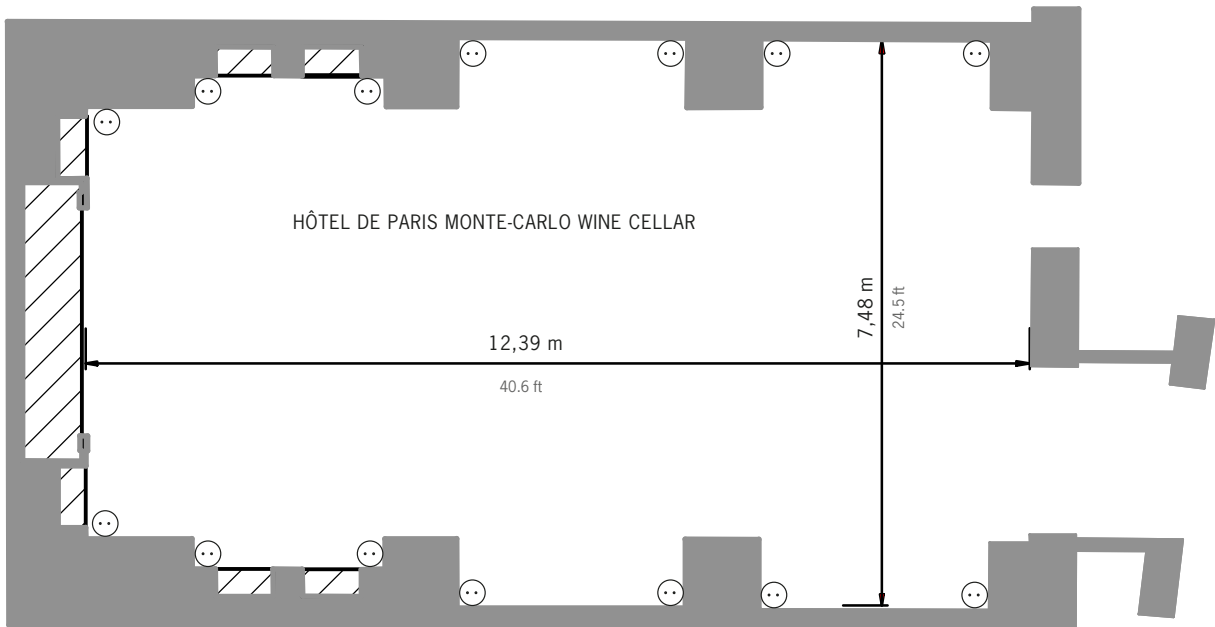

Hôtel de Paris Monte-Carlo
Wine cellar

Legend

Level: Basement
 Height to ceiling: 2,50 to 2,65 m / 8.20 to 8.70 ft
 Total area: 82 sq m / 883 sq ft

 14 x 220v wall sockets

Scale: 1/100

	Board	Cabaret	Classroom	Theatre	U-shape	Hollow Square	Banquet	Cocktail
HÔTEL DE PARIS MONTE-CARLO WINE CELLAR	-	-	-	-	-	-	40	40