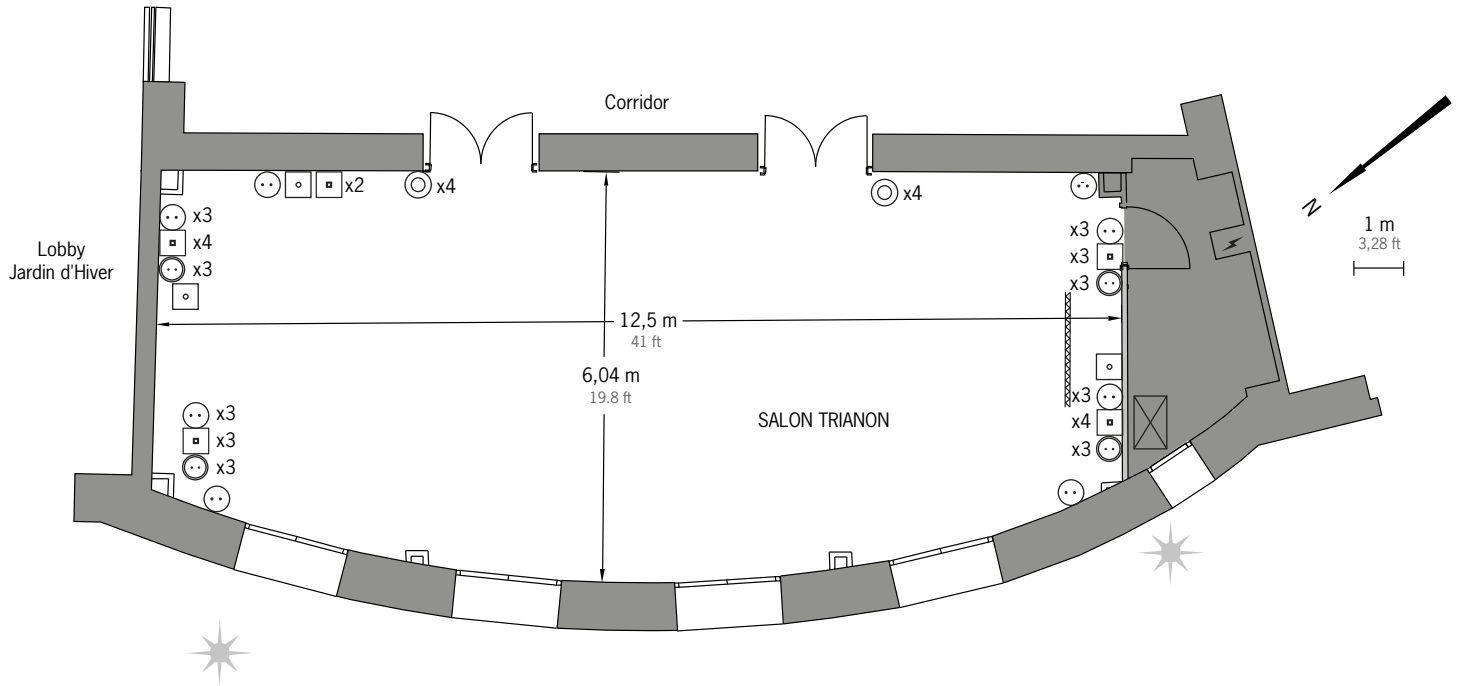

HÔTEL HERMITAGE

MONTE-CARLO

Salon Trianon

Legend

- press button
- sound inputs
- TV sockets
- 220v wall sockets
- telephone connections (local standard)
- telephone connection (RJ45)
- LCD screen
- daylight

Level: ground floor
 Orientation: north-east
 Height to ceiling: 3,64 m / 11.9 ft
 Total area: 74 sq m / 796.5 sq ft

Scale: 1/100

Board	Cabaret	Classroom	Theatre	U-shape	Hollow Square	Banquet	Cocktail
30	24	45	60	27	30	-	60