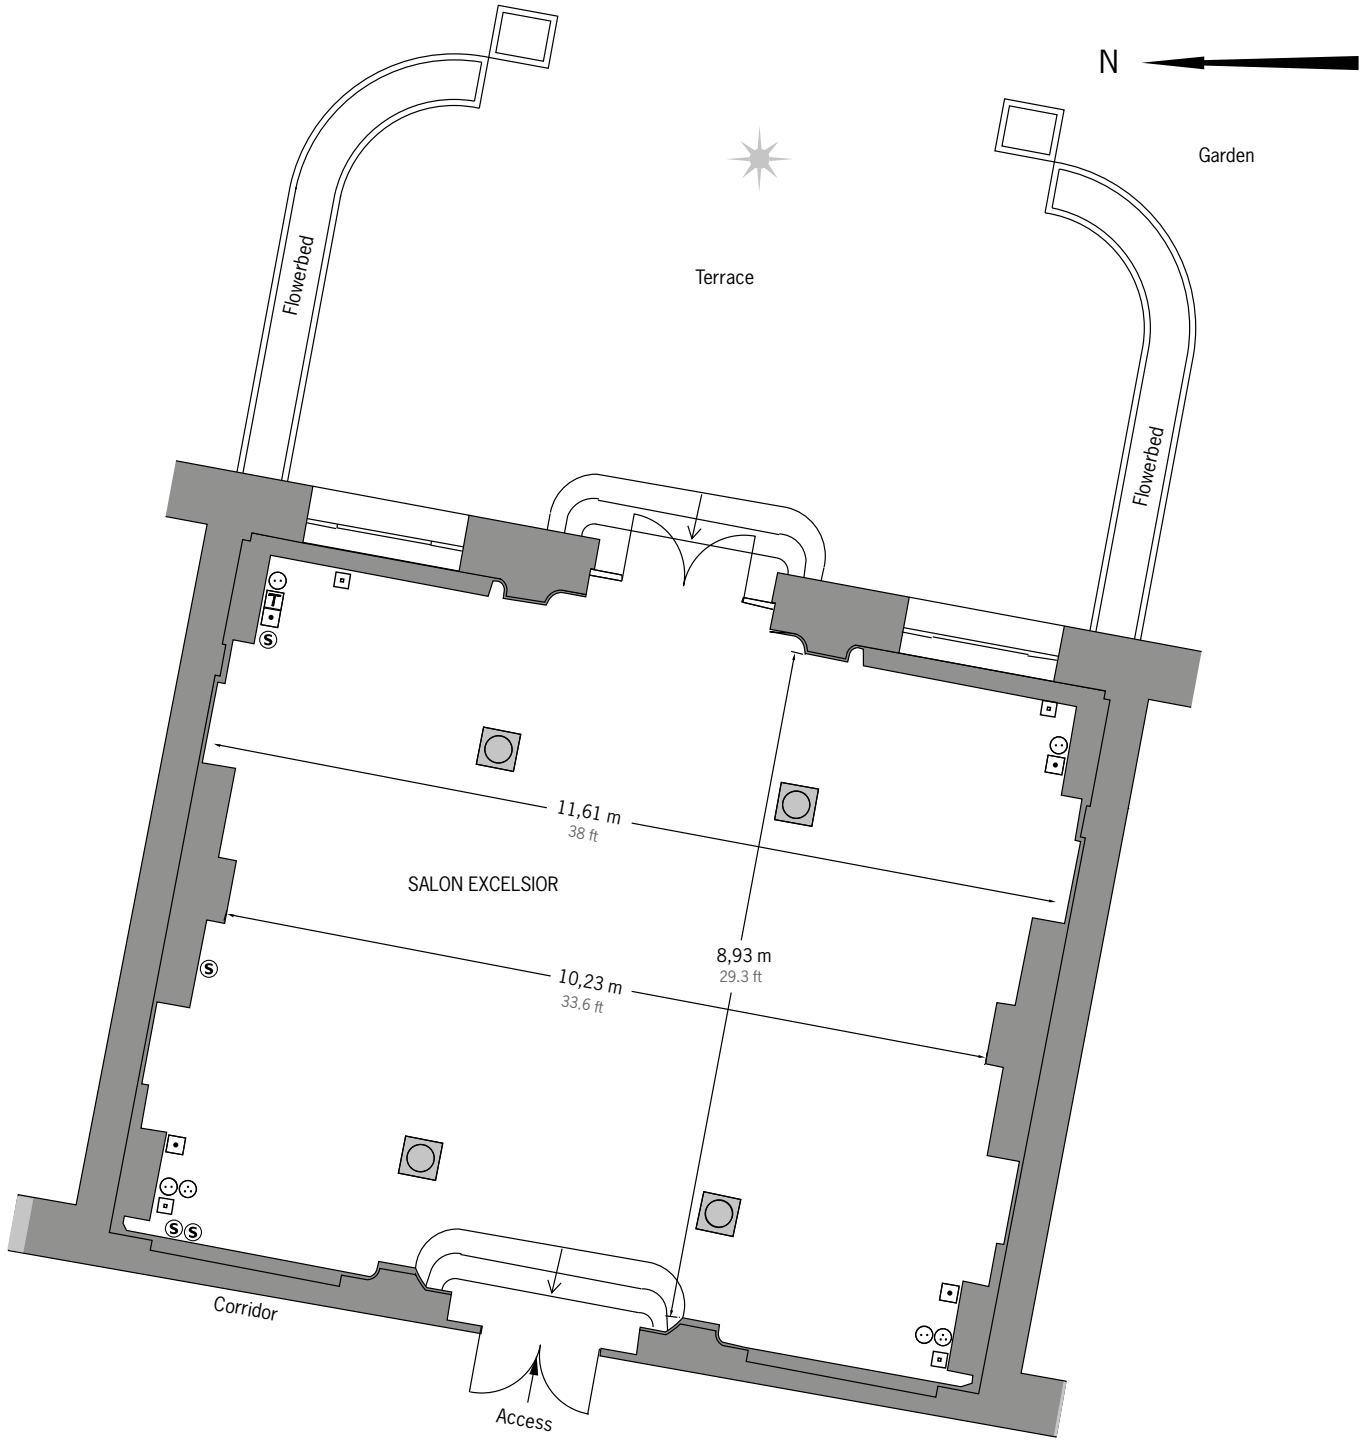

HÔTEL HERMITAGE

MONTE-CARLO

Salon Excelsior and terrace

Board	Cabaret	Classroom	Theatre
24	24	-	90

U-shape	Hollow Square	Banquet	Cocktail
30	-	72	100

Legend

- sound input
- TV sockets
- 220v wall sockets
- 380v sockets
- telephone connection (RJ45)
- telephone connections (local standard)
- daylight

Level: -1
 Orientation: east
 Height to ceiling: 4,40 m / 14.4 ft
 Salon Excelsior area: 102 sq m / 1,097.9 sq ft
 Terrace area: 66 sq m / 710.4 sq ft
 Total area: 168 sq m / 1,808.3 sq ft

Scale: 1/100