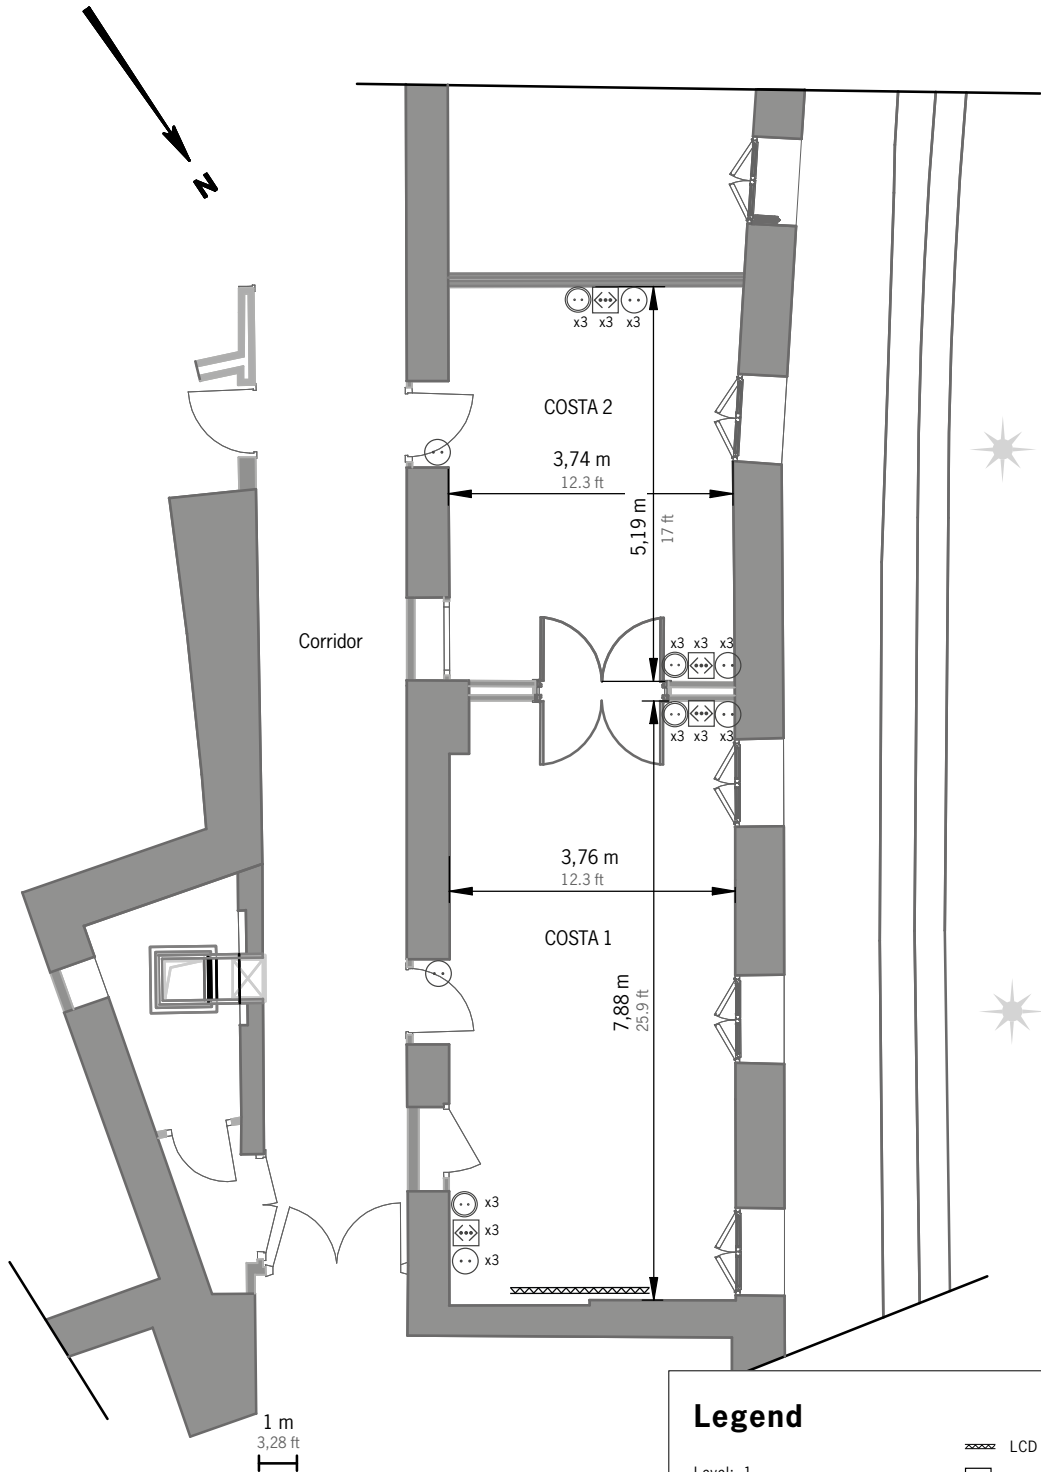

# HÔTEL HERMITAGE

MONTE-CARLO

# Salon Costa

**Legend**

Level: -1  
 Orientation: north-west  
 Height to ceiling: 3,25 m / 10.7 ft  
 Costa 1 area: 30 sq m / 322.9 sq ft  
 Costa 2 area: 20 sq m / 215.3 sq ft  
 Total area: 50 sq m / 538.2 sq ft

Scale: 1/100

- LCD screen
- internet sockets
- 220v wall sockets
- 220v secure wall sockets
- daylight

HH.CO.1.66 - 05.1.7 NON CONTRACTUAL

	Board	Cabaret	Classroom	Theatre	U-shape	Hollow Square	Banquet	Cocktail
SALON COSTA 1	18	-	12	28	15	18	-	-
SALON COSTA 2	8	-	-	-	-	-	-	-