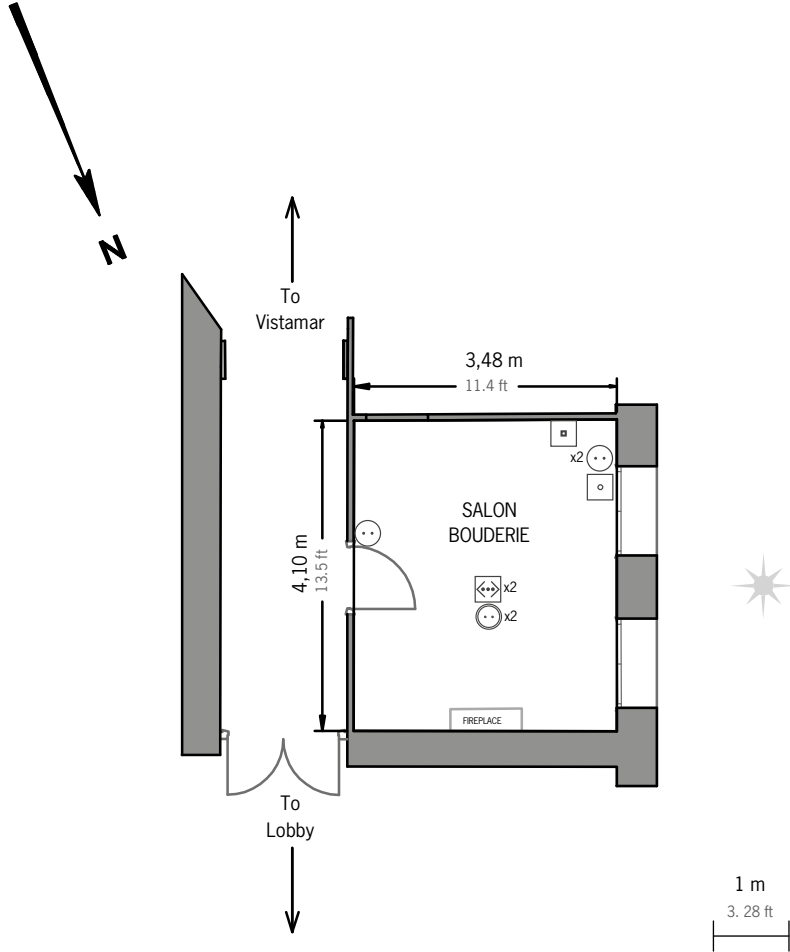

HÔTEL HERMITAGE

MONTE-CARLO

# Salon Bouderie

**Legend**

- power outlet on cable
- 220v wall sockets
- 220v secure wall sockets
- telephone connection (RJ11)
- internet sockets
- daylight

Level: ground floor  
 Orientation: west  
 Height to ceiling: 3,55 m / 11.6 ft  
 Total area: 14 sq m / 150.7 sq ft

Scale: 1/100

Board	Cabaret	Classroom	Theatre	U-shape	Hollow Square	Banquet	Cocktail
6	-	-	-	-	-	-	-