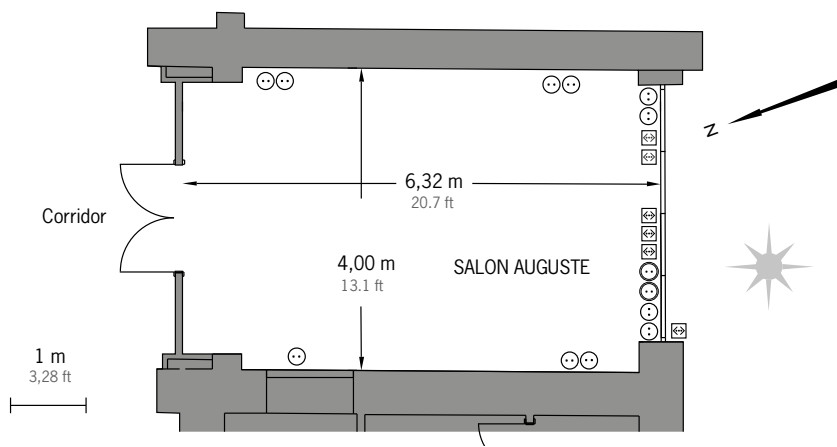

HÔTEL HERMITAGE

MONTE-CARLO

Salon Auguste

Legend

Level: ground floor
Orientation: south-east
Height to ceiling: 4,18 m / 13.7 ft
Total area: 25 sq m / 269.1 sq ft

Scale: 1/100

- 220v wall sockets
- 220v secure wall sockets
- internet socket
- daylight

Board	Cabaret	Classroom	Theatre	U-shape	Hollow Square	Banquet	Cocktail
12	-	12	26	15	18	-	-