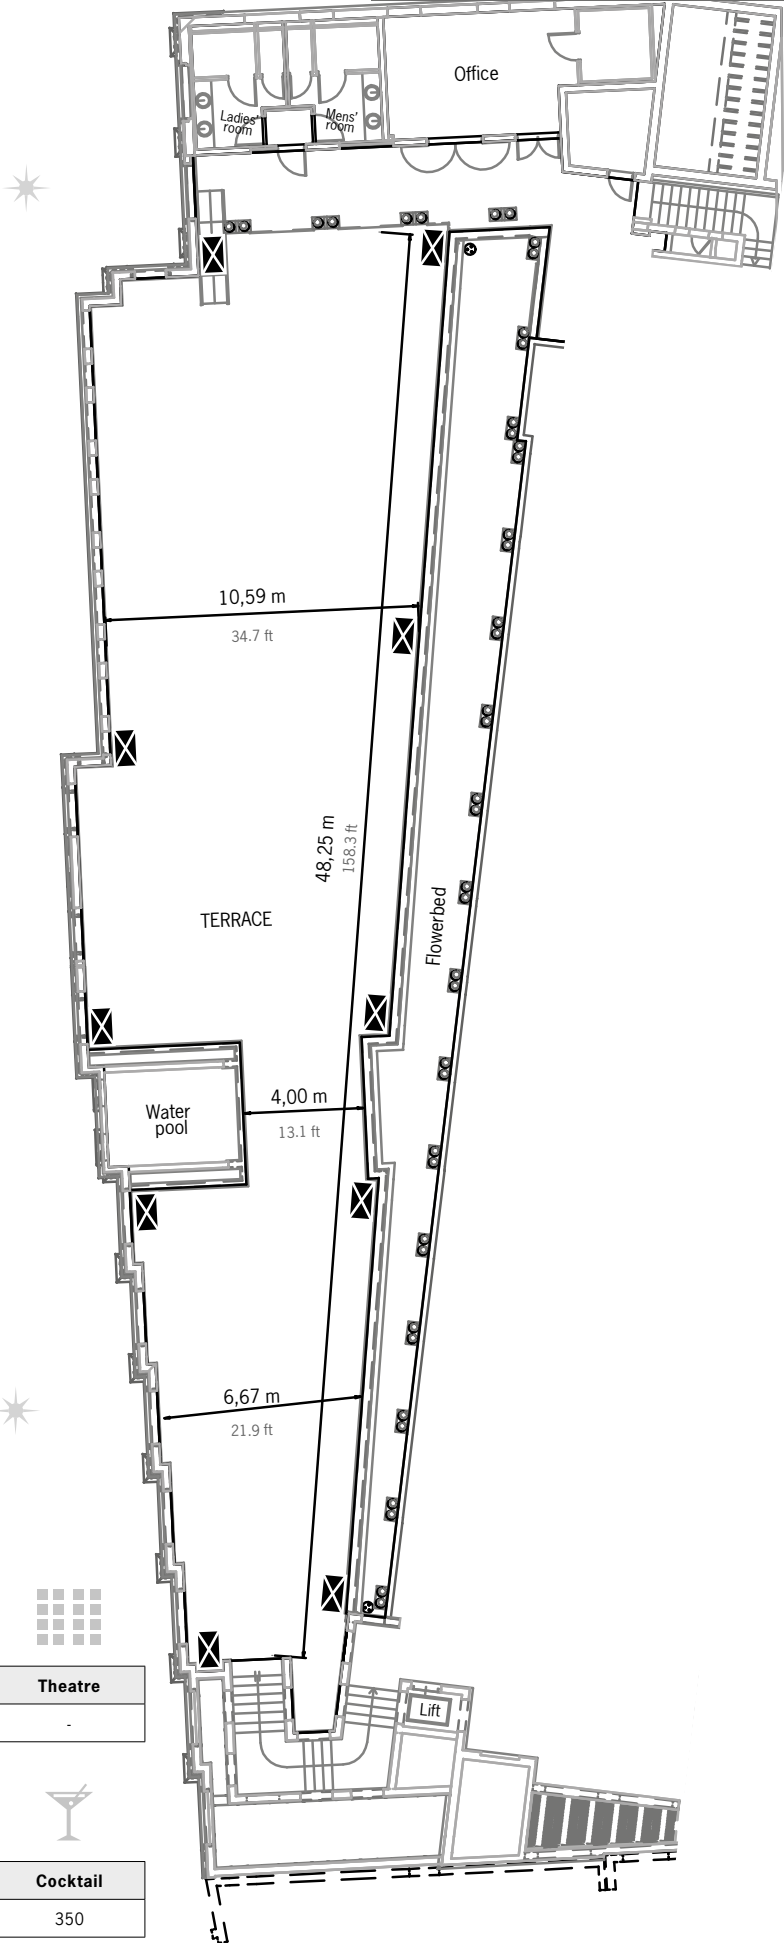

# HÔTEL HERMITAGE

MONTE-CARLO

# Midi Terrace

## Legend

Level: R -3  
 Orientation: south  
 Terrace area: 475 sq m / 5,112.9 sq ft

Scale: 1/250

- 2 x 380v wall sockets
- 10 Electrical terminals: 2x 2P+T, 1x secure, 1x 4P+T, 4x RJ45, 1x coaxial, 1 HP
- daylight

Board	Cabaret	Classroom	Theatre
-	-	-	-

U-shape	Hollow Square	Banquet	Cocktail
-	-	240	350