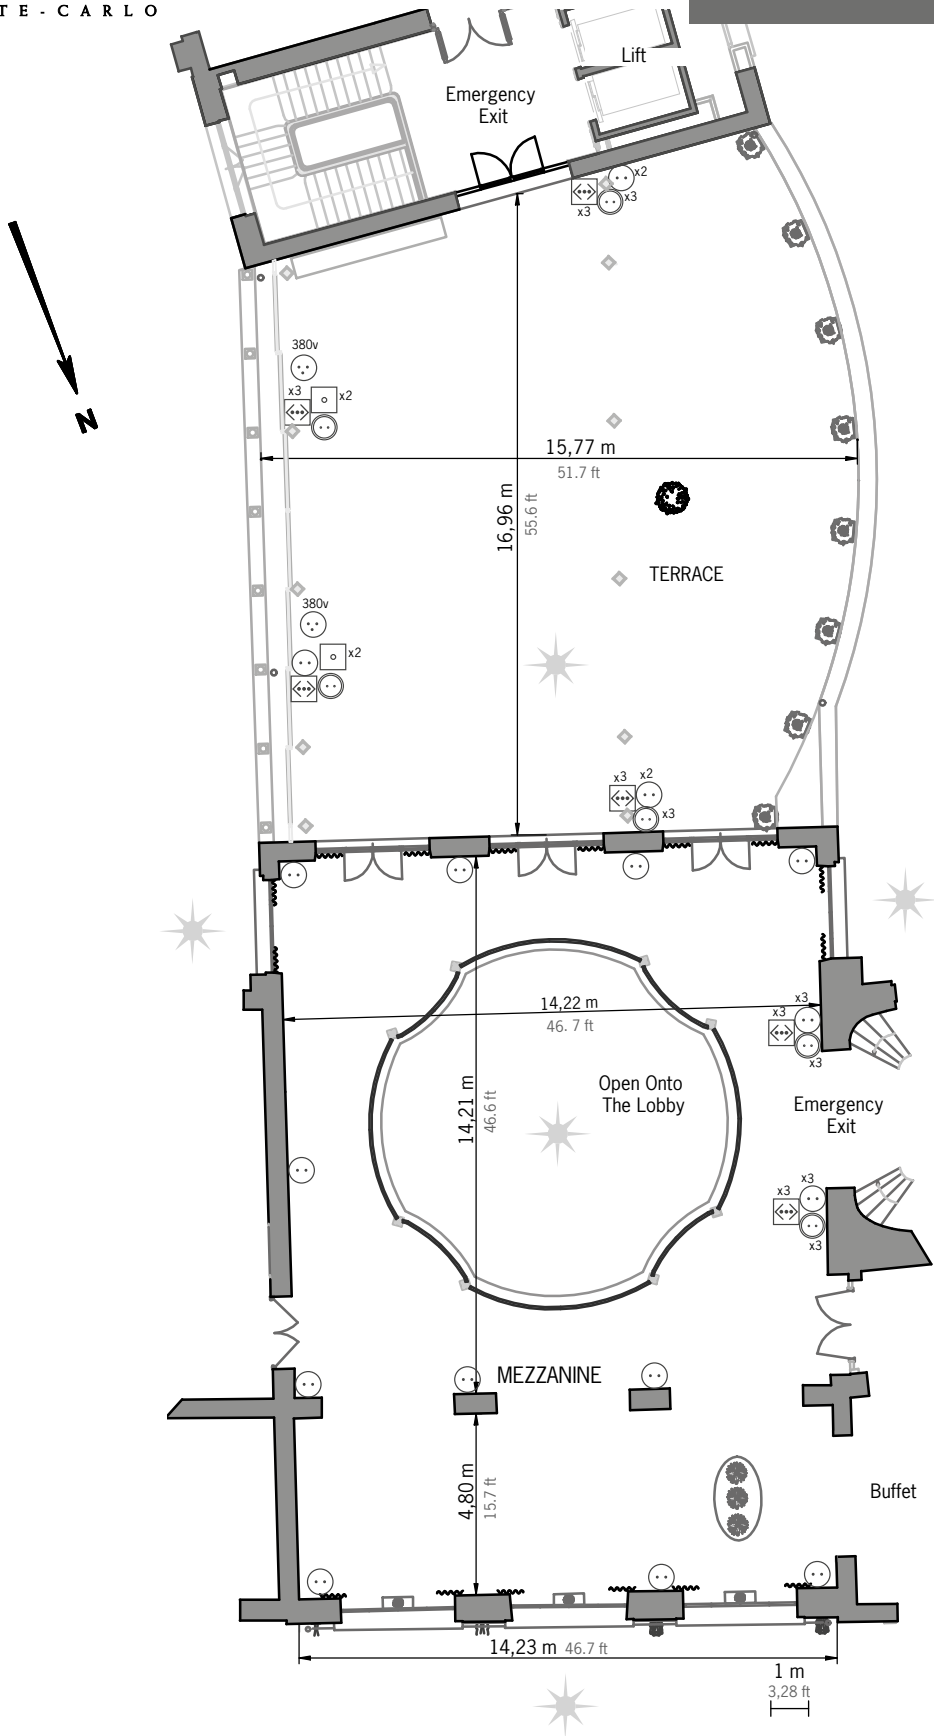

# HÔTEL HERMITAGE

MONTE-CARLO

## Mezzanine Eiffel and terrace

### Legend

Level: 1<sup>st</sup> floor  
 Orientation: south  
 Height to ceiling: 3,36 m / 11 ft  
 Mezzanine area: 212 sq m / 2,281.9 sq ft  
 Terrace area: 243 sq m / 2,615.6 sq ft  
 Total area: 455 sq m / 1,492.78 sq ft

Scale: 1/200

- cable sockets
- 220v wall sockets
- 220v secure wall sockets
- 380v wall sockets
- internet sockets
- daylight

Board	Cabaret	Classroom	Theatre	U-shape	Hollow Square	Banquet	Cocktail
-	-	-	-	-	-	100	150