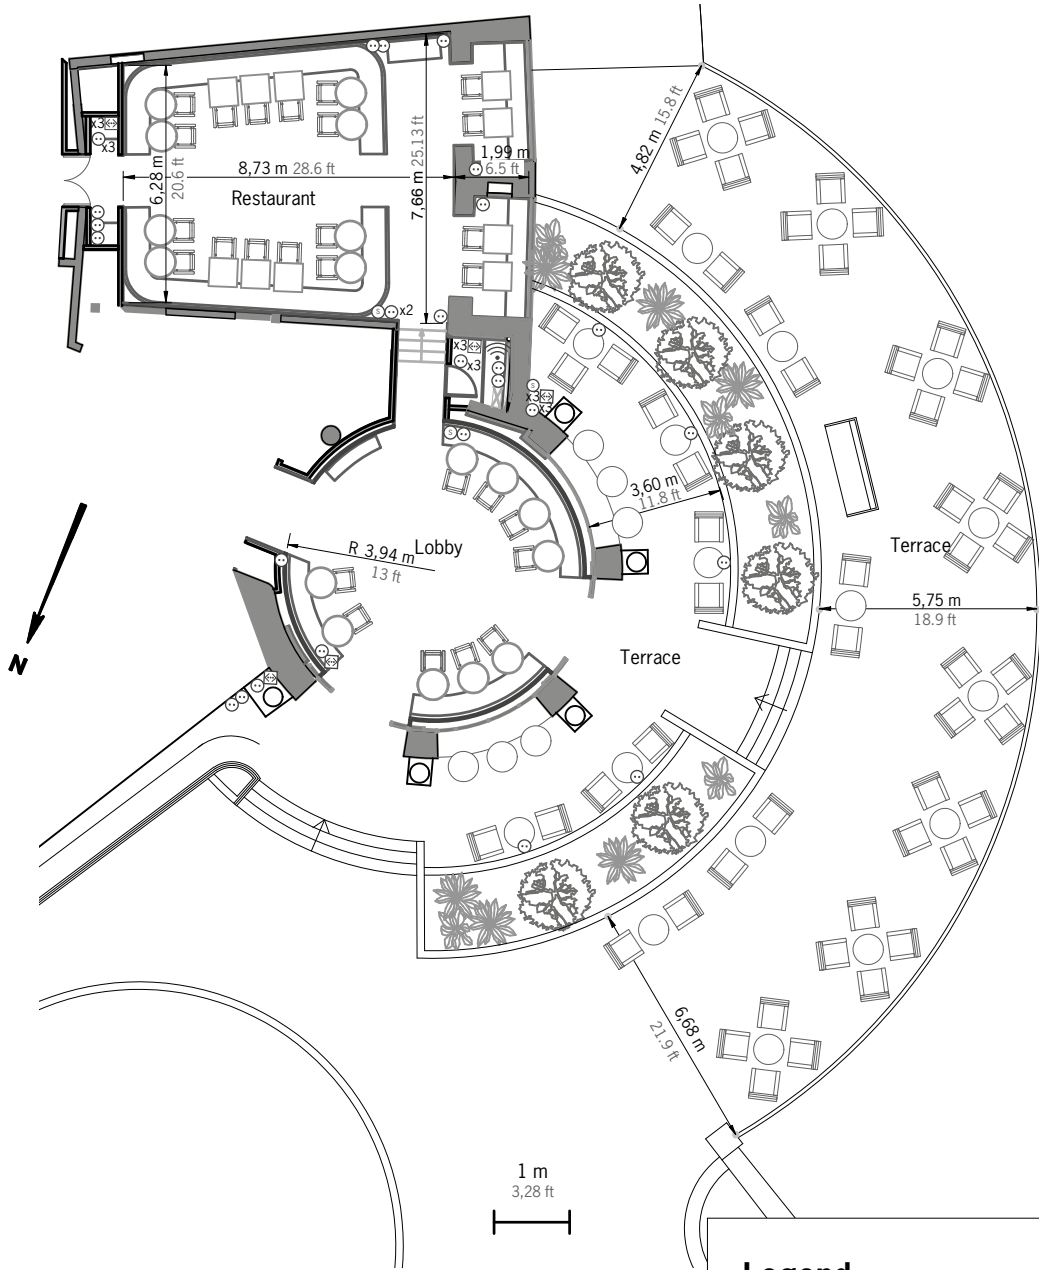

Elsa Restaurant and terrace

Legend

Level: ground floor
 Orientation: south-west
 Height to ceiling:
 2,50 à 2,65 m / 8.2 and 8.7 ft
 Restaurant area: 63 sq m / 678.1 sq ft
 Terrace area: 228 sq m / 2,454.2 sq ft

Scale: 1/100

- sound inputs
- 220v wall sockets
- 220v secure wall sockets
- internet sockets
- daylight

| Board | Cabaret | Classroom | Theatre | U-shape | Hollow Square | Banquet | Cocktail |
|-------|---------|-----------|---------|---------|---------------|-----------|----------|
| - | - | - | - | - | - | o.r. (36) | o.r. |