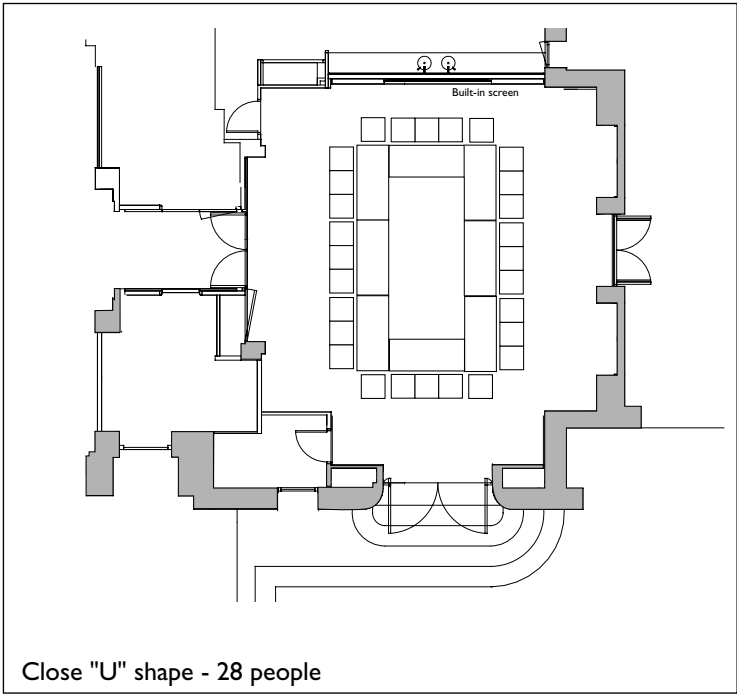

BH EG 2 GB 10-02