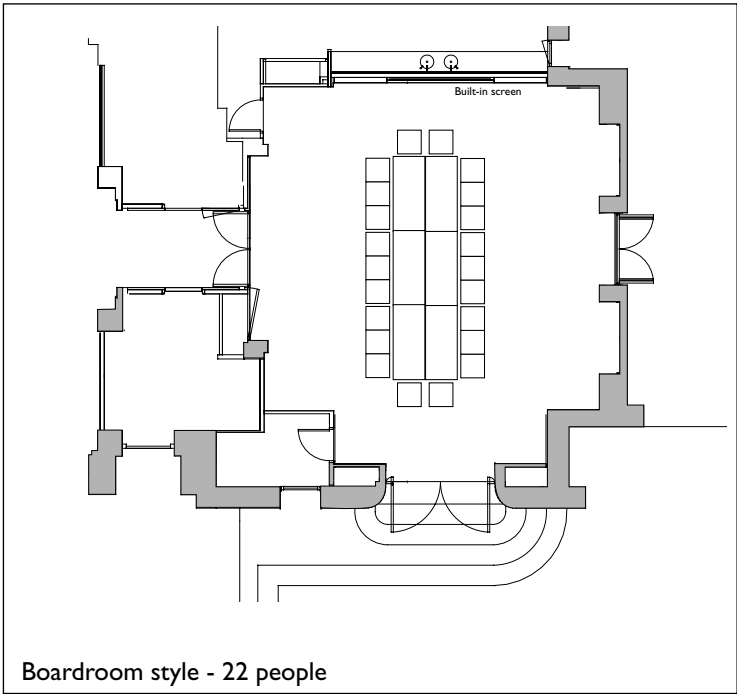

## Legend

Level: ground floor  
Orientation: south  
Height to ceiling: 9,5 ft and 14 ft  
Total area: 234 sq ft  
Pool terrace total area: 5051 sq ft

Scale: 1/100

- socket with:
- 2 x 220v wall sockets
- 1 x 220v emergency power socket
- 1 computer socket (RJ45)
- 1 TV socket
- 1 telephone connection (RJ45)

- socket with:
- 1 x 220v wall sockets
- 1 x 220v emergency power socket
- 1 computer socket (RJ45)
- 1 TV socket
- 1 telephone connection (RJ45)

- socket with:
- 4 x 220v wall sockets
- 1 computer socket (RJ45)
- 1 TV socket