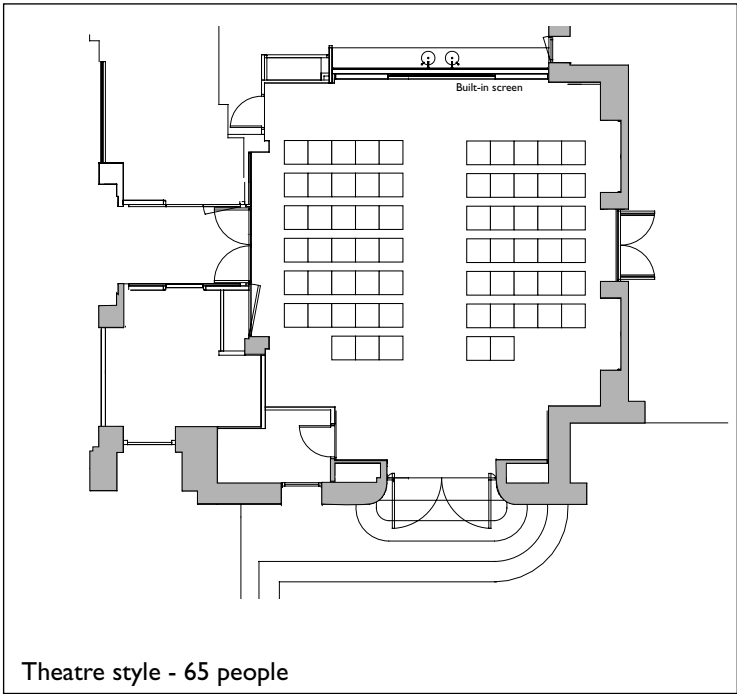

BH EG 2 GB 10-02