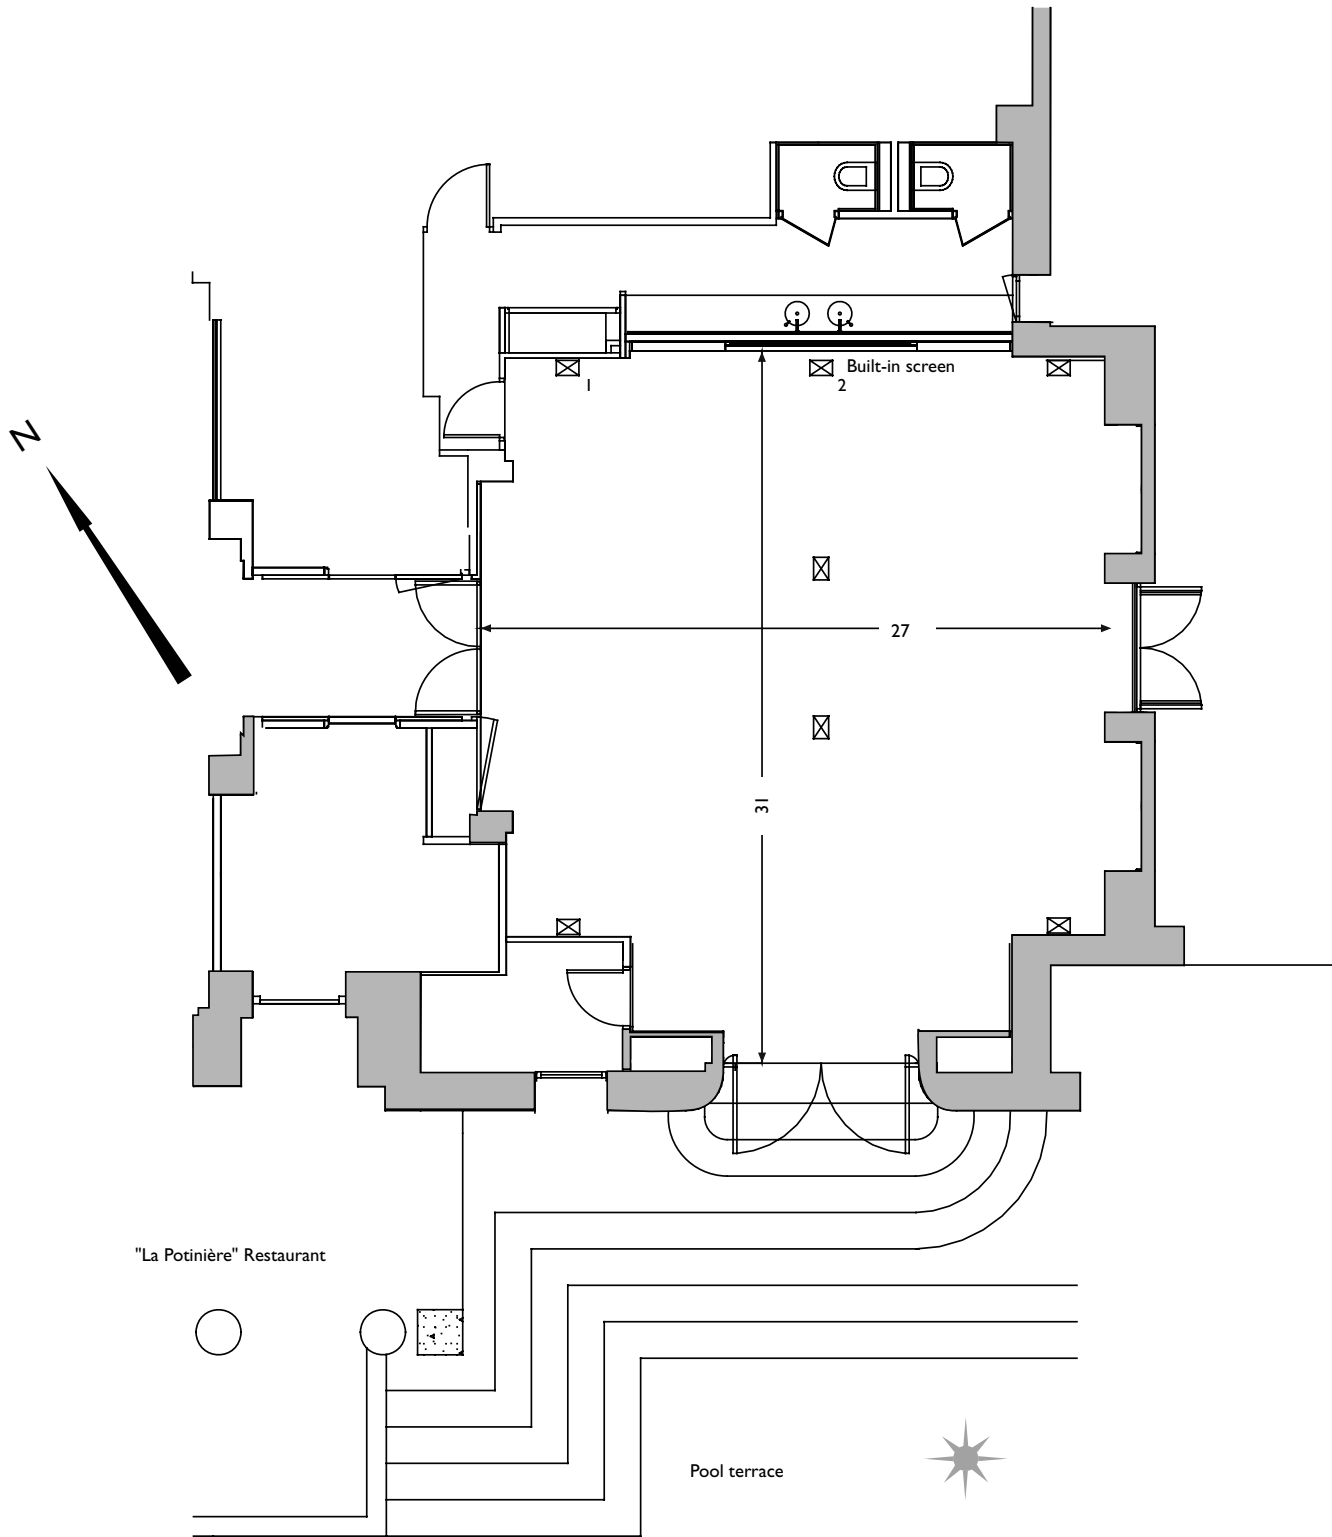

## Legend

Level: ground floor  
Orientation: south  
Height to ceiling: 9,5 ft and 14 ft  
Total area: 234 sq ft  
Pool terrace total area: 5051 sq ft

Scale: 1/100

- socket with:
- 2 x 220v wall sockets
- 1 x 220v emergency power socket
- 1 computer socket (RJ45)
- 1 TV socket
- 1 telephone connection (RJ45)

- socket with:
- 1 x 220v wall sockets
- 1 x 220v emergency power socket
- 1 computer socket (RJ45)
- 1 TV socket
- 1 telephone connection (RJ45)

- socket with:
- 4 x 220v wall sockets
- 1 computer socket (RJ45)
- 1 TV socket