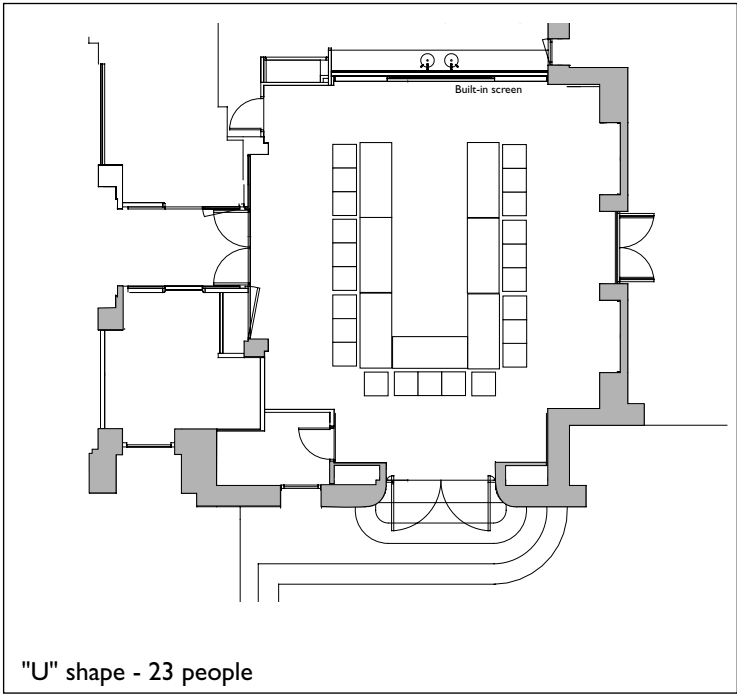

BH EG 2 GB 10-02