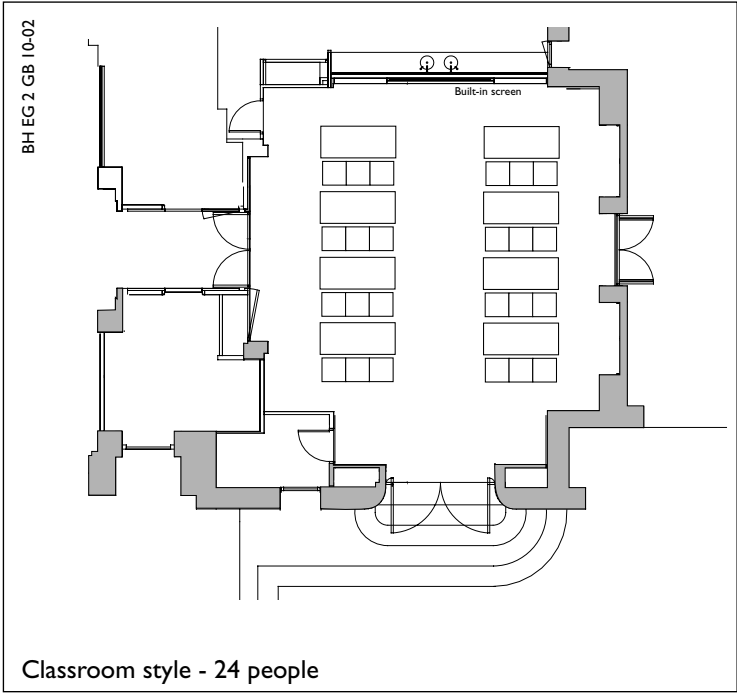

BH EG 2 GB 10-02