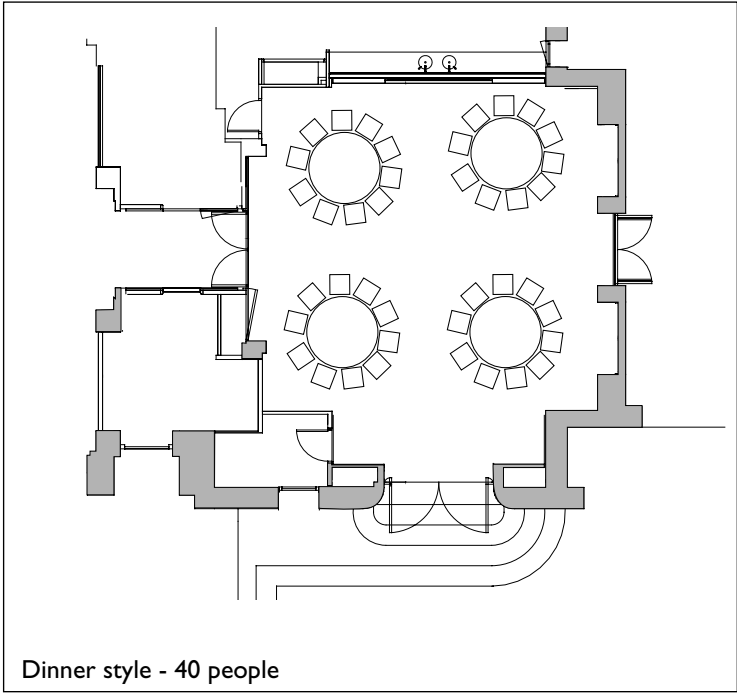

BH EG 2 GB 10-02