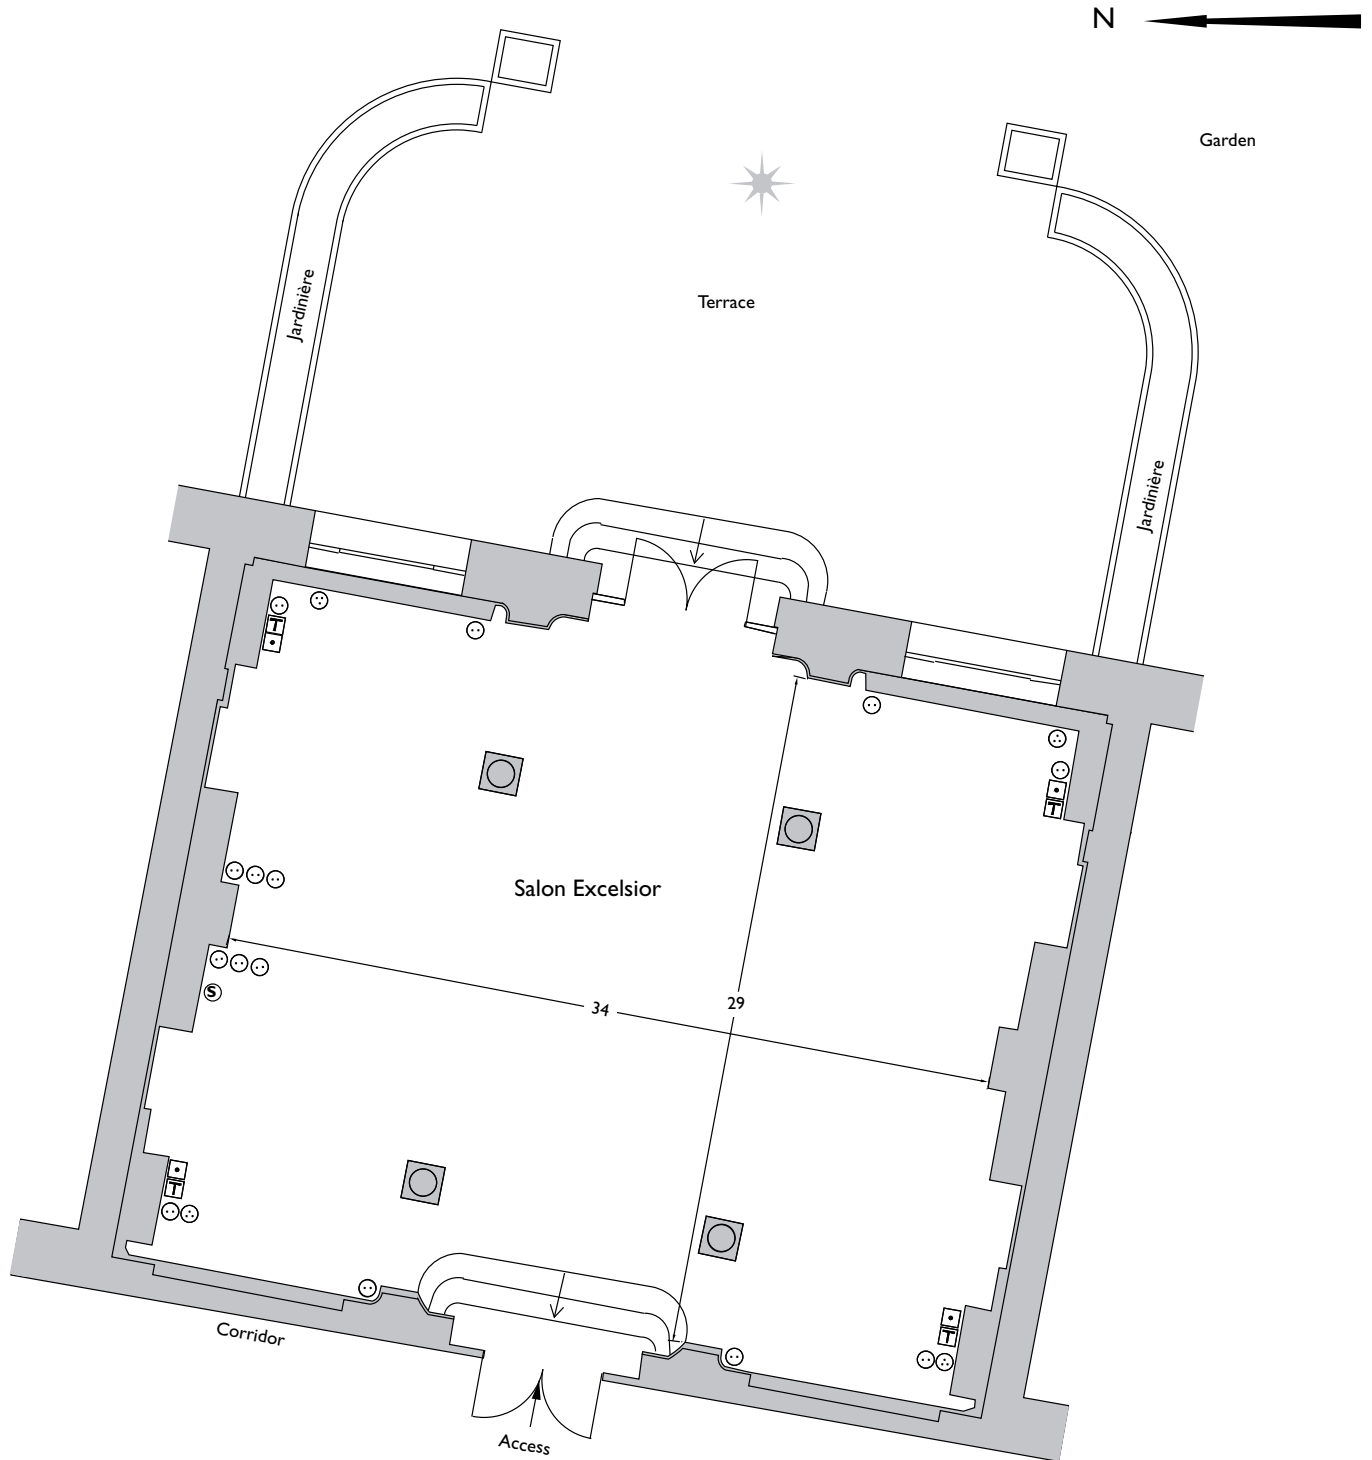

HÔTEL HERMITAGE

MONTE-CARLO

Salon Excelsior

Legend

Level: -1
 Orientation: east
 Height to ceiling: 14 ft
 Salon Excelsior area: 1098 sq ft
 Terrace area: 710 sq ft
 Total area: 1808 sq ft

Scale: 1/100

- 220v wall sockets
- 380v sockets
- sound input
- TV aerial sockets
- telephone connection (local standard)
- daylight

Salon Excelsior

Scale: 1/300
Examples of rooms layouts