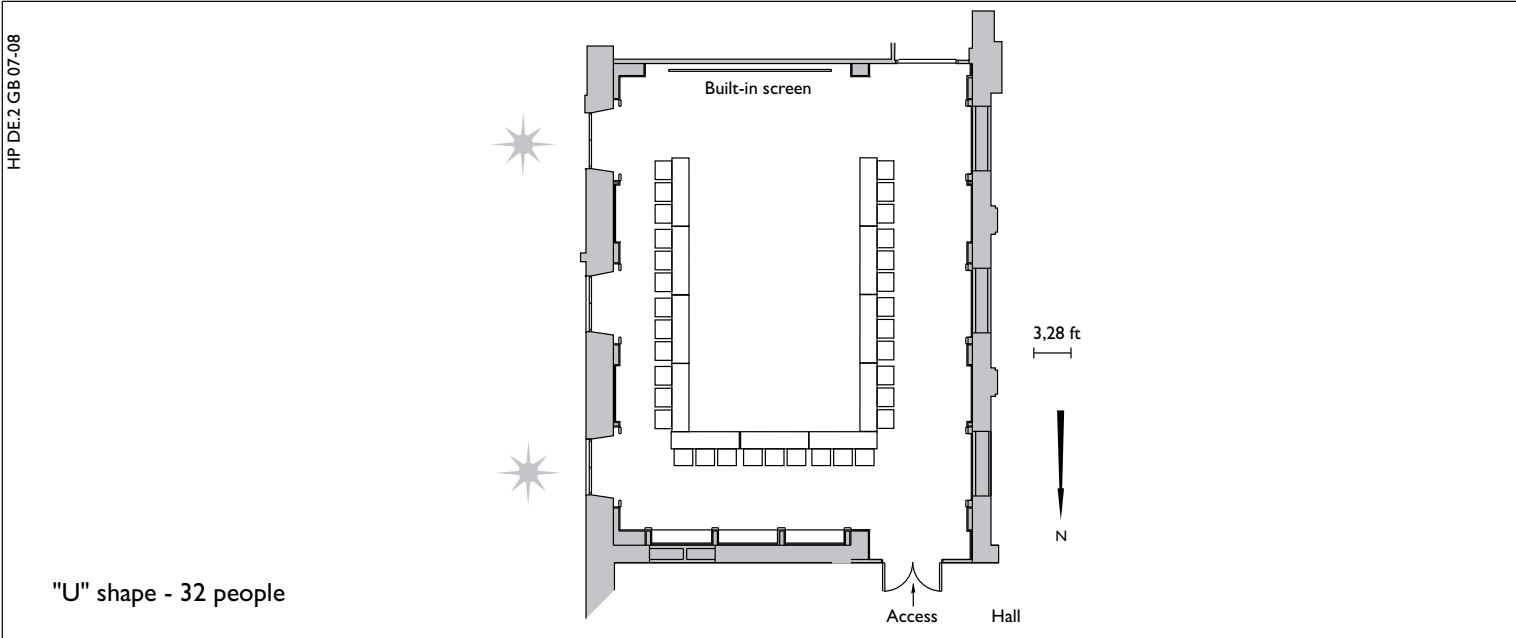

Salon Debussy

Legend

-  220v wall sockets
-  TV aerial socket
-  telephone connection (local standard)
-  2 internet sockets
-  daylight

Level: 1st floor
 Orientation: east
 Height to ceiling: 13 ft
 Total area: 1345 sq ft

Scale: 1/100

Scale: 1/200

Examples of rooms layouts

Salon Debussy

HP DE.2 GB 07-08