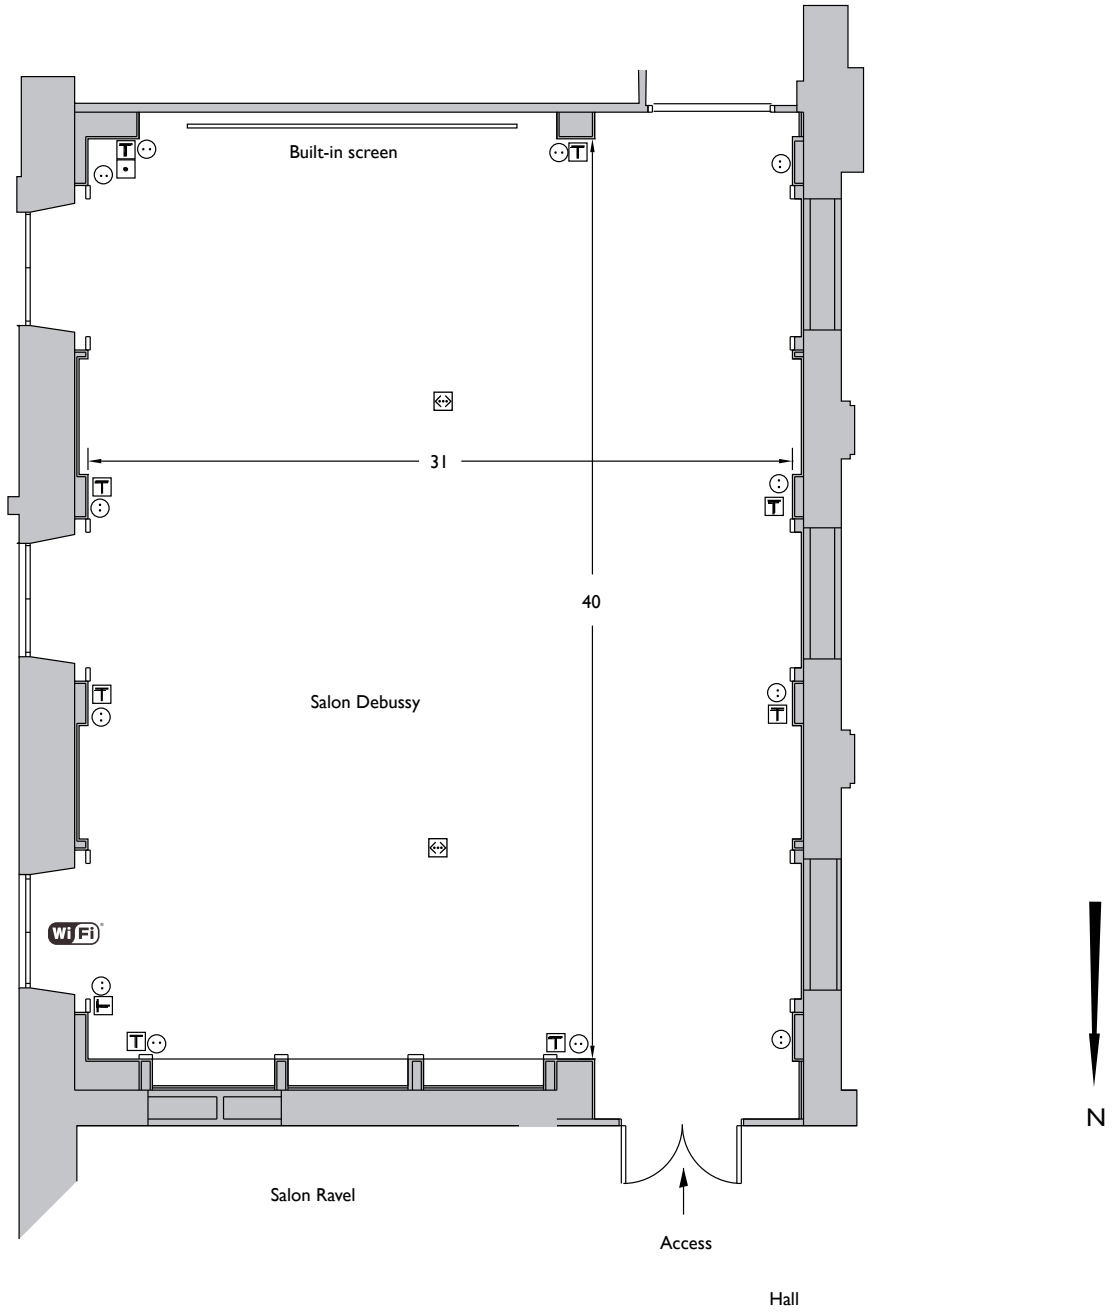

Salon Debussy

Legend

-  220v wall sockets
-  TV aerial socket
-  telephone connection (local standard)
-  2 internet sockets
-  daylight

Level: 1st floor
 Orientation: east
 Height to ceiling: 13 ft
 Total area: 1345 sq ft

Scale: 1/100

Scale: 1/200

Examples of rooms layouts

Salon Debussy

HP DE.2 GB 07-08