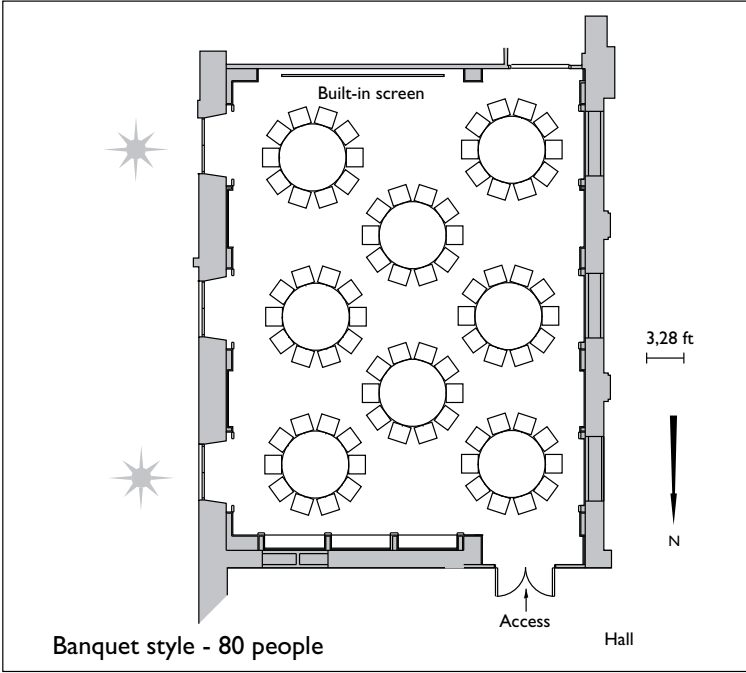

Salon Debussy

Legend

-  220v wall sockets
-  TV aerial socket
-  telephone connection (local standard)
-  2 internet sockets
-  daylight

Level: 1st floor
 Orientation: east
 Height to ceiling: 13 ft
 Total area: 1345 sq ft

Scale: 1/100

Scale: 1/200

Examples of rooms layouts

Salon Debussy

HP DE.2 GB 07-08