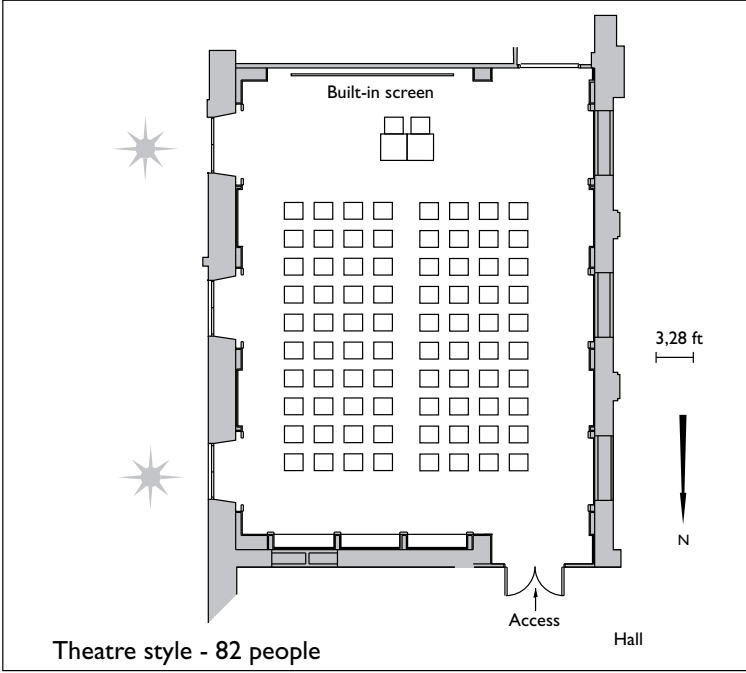

Salon Debussy

Legend

-  220v wall sockets
-  TV aerial socket
-  telephone connection (local standard)
-  2 internet sockets
-  daylight

Level: 1st floor
 Orientation: east
 Height to ceiling: 13 ft
 Total area: 1345 sq ft

Scale: 1/100

Scale: 1/200

Examples of rooms layouts

Salon Debussy

HP DE.2 GB 07-08