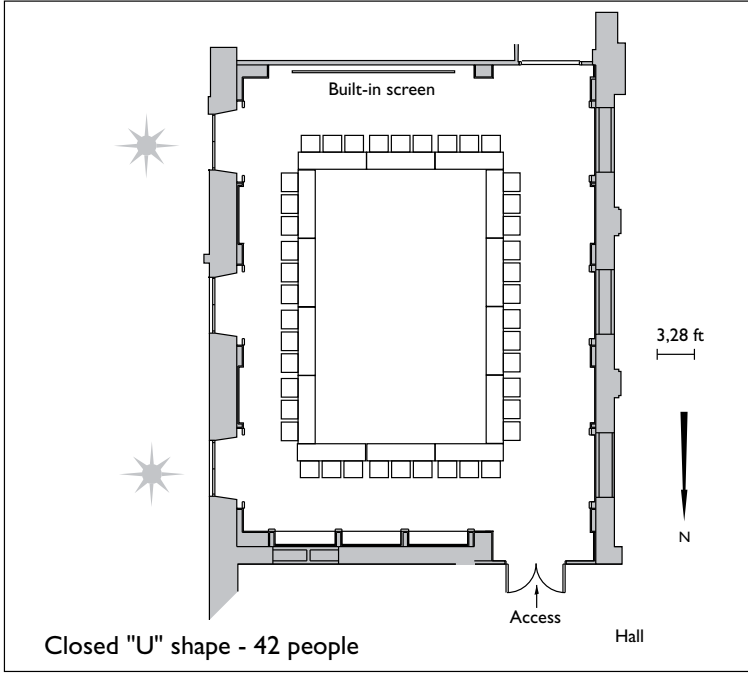

Salon Debussy

Legend

-  220v wall sockets
-  TV aerial socket
-  telephone connection (local standard)
-  2 internet sockets
-  daylight

Level: 1st floor
 Orientation: east
 Height to ceiling: 13 ft
 Total area: 1345 sq ft

Scale: 1/100

Scale: 1/200

Examples of rooms layouts

Salon Debussy

HP DE.2 GB 07-08