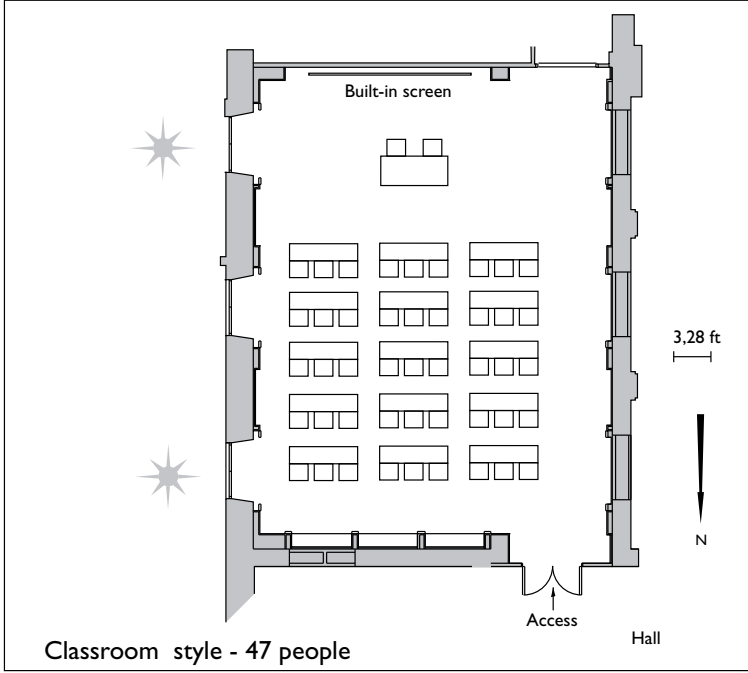

Salon Debussy

Legend

-  220v wall sockets
-  TV aerial socket
-  telephone connection (local standard)
-  2 internet sockets
-  daylight

Level: 1st floor
 Orientation: east
 Height to ceiling: 13 ft
 Total area: 1345 sq ft

Scale: 1/100

Scale: 1/200

Examples of rooms layouts

Salon Debussy

HP DE.2 GB 07-08