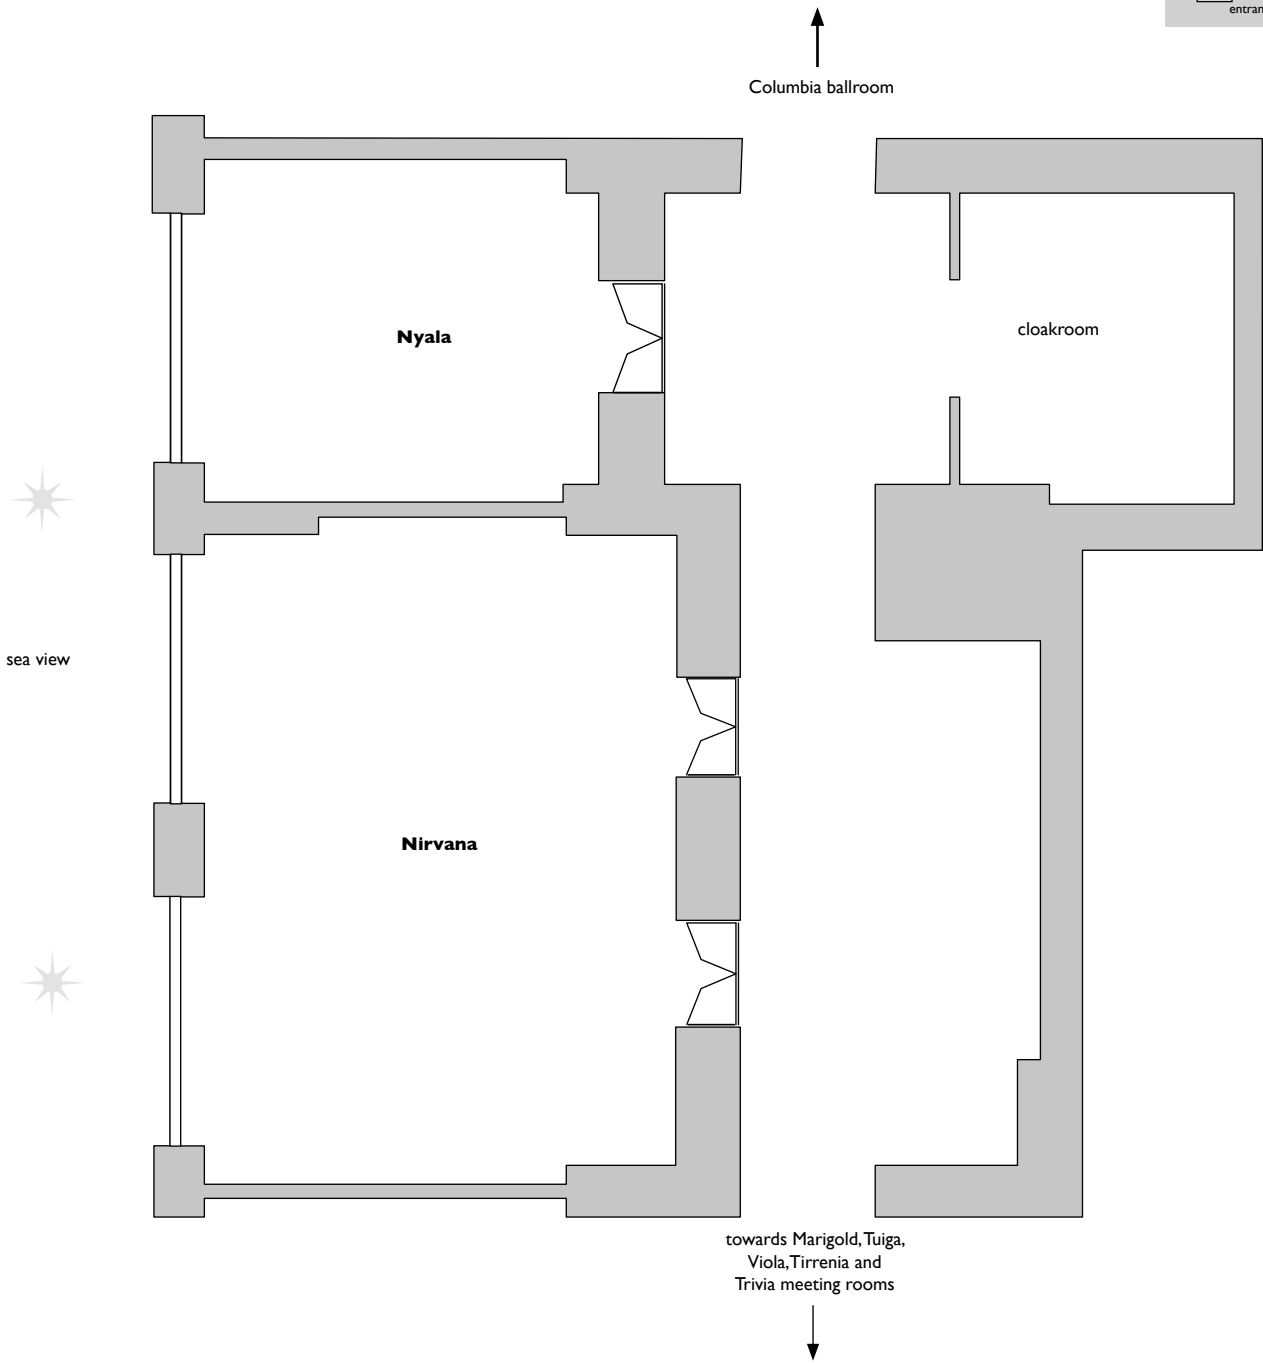

sea view

Columbia ballroom

cloakroom

Nyala

Nirvana

towards Marigold, Tuiga,  
Viola, Tirrenia and  
Trivia meeting rooms

Floor: 1<sup>st</sup>

	Area	Width	Depth	Height	Theatre	Classroom	Cocktail	Banquet	Lunch/dinner	U-shape	Board
Nyala	35 sq.m	5 m 33	7 m 39	3 m 40	30	14		16	18	14	
Nirvana	88 sq.m	8 m 83	10 m 80	3 m 40	80	35	80	40	54	26	

MCBHR NYA/NIR\_GB 10-09

MCBHR\_NYA/NIR\_US\_10-09

natural day light

Floor: 1<sup>st</sup>

	Area	Width	Depth	Height	Theatre	Classroom	Cocktail	Banquet	Lunch/dinner	U-shape	Croissant table
Nyala	376 Sq.Ft	17,30 Ft	23,90 Ft	10,80 Ft	30	14		16	18	14	
Nirvana	947 Sq.Ft	28,80 Ft	35,40 Ft	10,80 Ft	80	35	80	40	54	26	