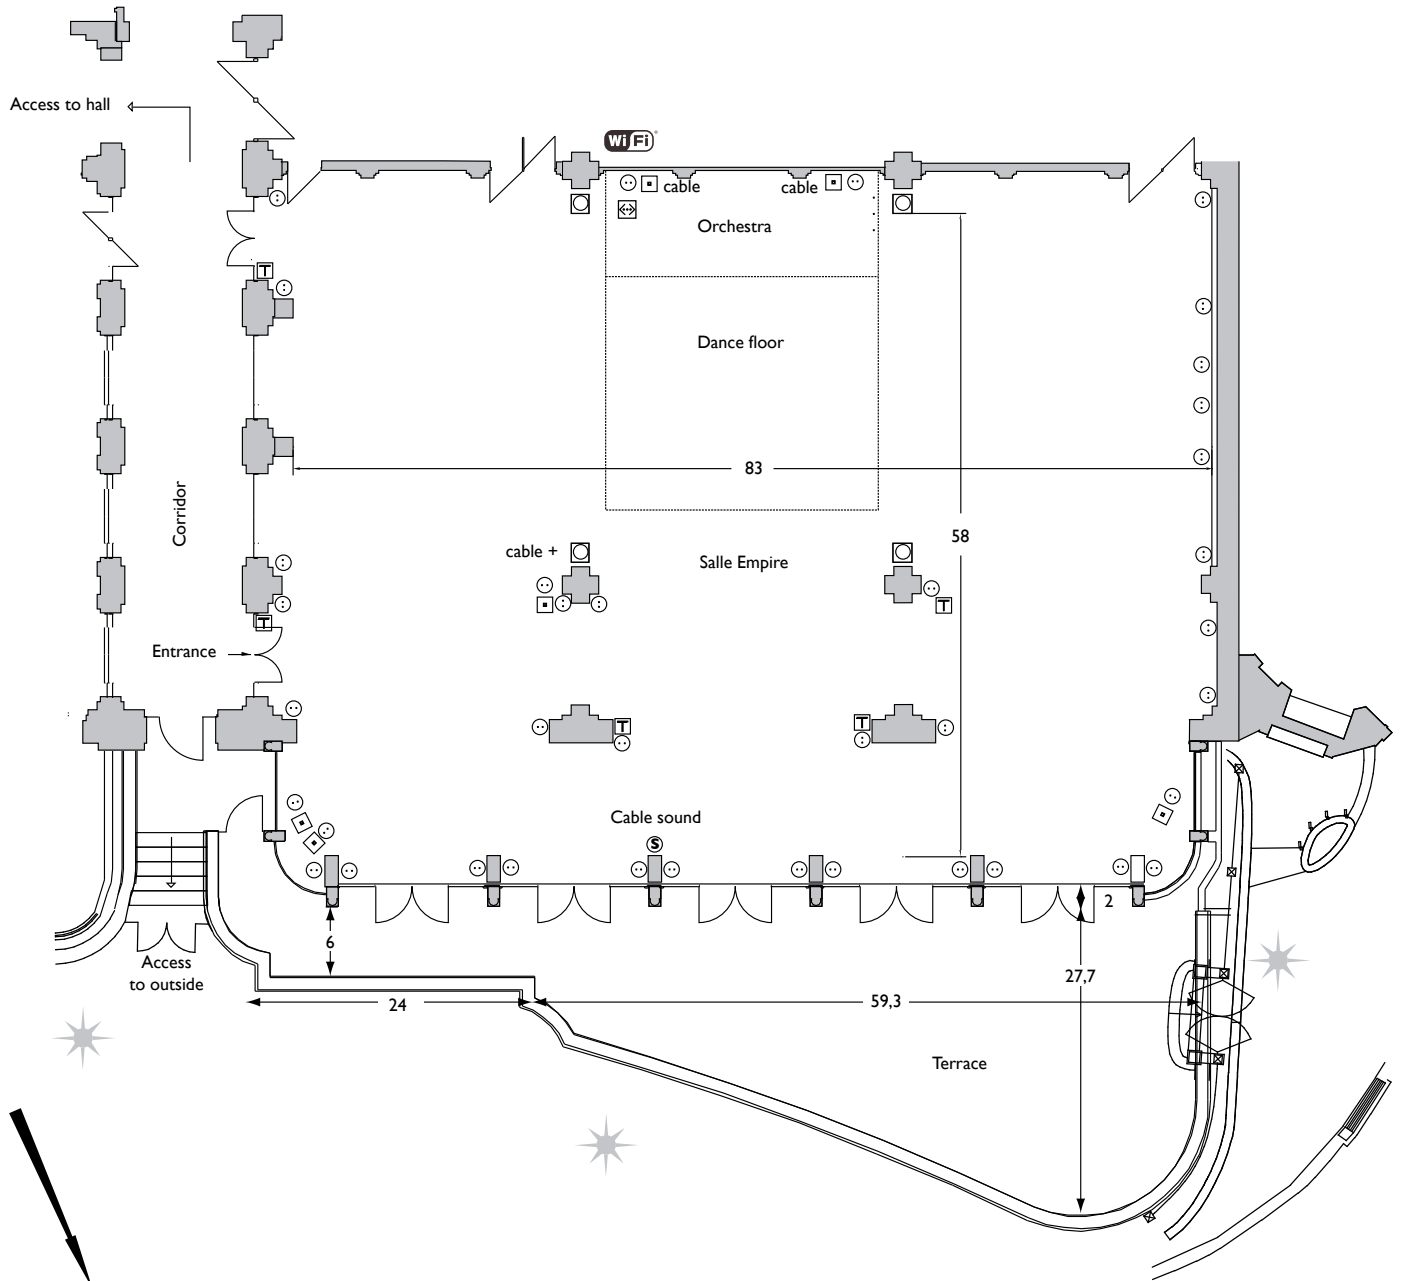

# Salle Empire

**Legend**

-  1 sound input
-  94 220v wall sockets
-  26 telephone connection (RJ45)
-  5 telephone connection (local standard)
-  1 internet socket
-  daylight

Level: ground floor  
 Orientation: east  
 Height to ceiling: 26 ft  
 Salle empire area: 5393 sq ft  
 Terrace area: 1550 sq ft  
 Total area: 6942 sq ft

**Scale: 1/200**

# Salle Empire

Scale: 1/400

Examples of rooms layouts